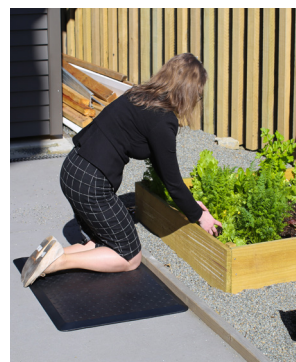

COMFORT PRO

Say goodbye to back, knee, and foot pain. The Comfort Pro mat is a specially designed anti-fatigue mat that is ergonomically engineered and medically proven to provide unsurpassed comfort, safety, relief, and support while you stand, wherever you stand. Neutral smelling and light weight, the Comfort Pro mat makes an outstanding mat for in-doors and in front of stand up desks.

EASY TO CLEAN
Simply vacuum or wipe with a cloth to clean and bring the mat back to new.

CASHIERS

STAND UP DESKS

MACHINERY

GARDENING

ANYWHERE!