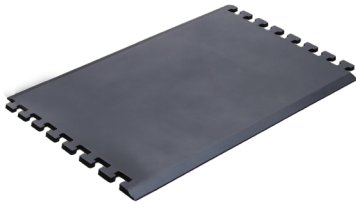

COMFORT LINK

Say goodbye to back, knee, and foot pain. The Comfort Link mat is a specially designed anti-fatigue mat that is ergonomically engineered and medically proven to provide unsurpassed comfort, safety, relief, and support while you stand, wherever you stand. Neutral smelling and light weight. It can interlock together to create longer lengths.

FEATURES

- Ideal for shop counters or workbenches, stand up desks, occupational therapy
- Made from high quality polyurethane
- Excellent anti-fatigue properties
- Interlocks to create longer lengths
- Easy to clean and move around
- Indoor use

CODE	SIZE (mm)
------	-----------

Comfort Link Centre

CLC9065	900 x 650
---------	-----------

Comfort Link End

CLE9065	900 x 650
---------	-----------

*Mat sizes may vary + / - 5%

Comfort Link Centre

Comfort Link End